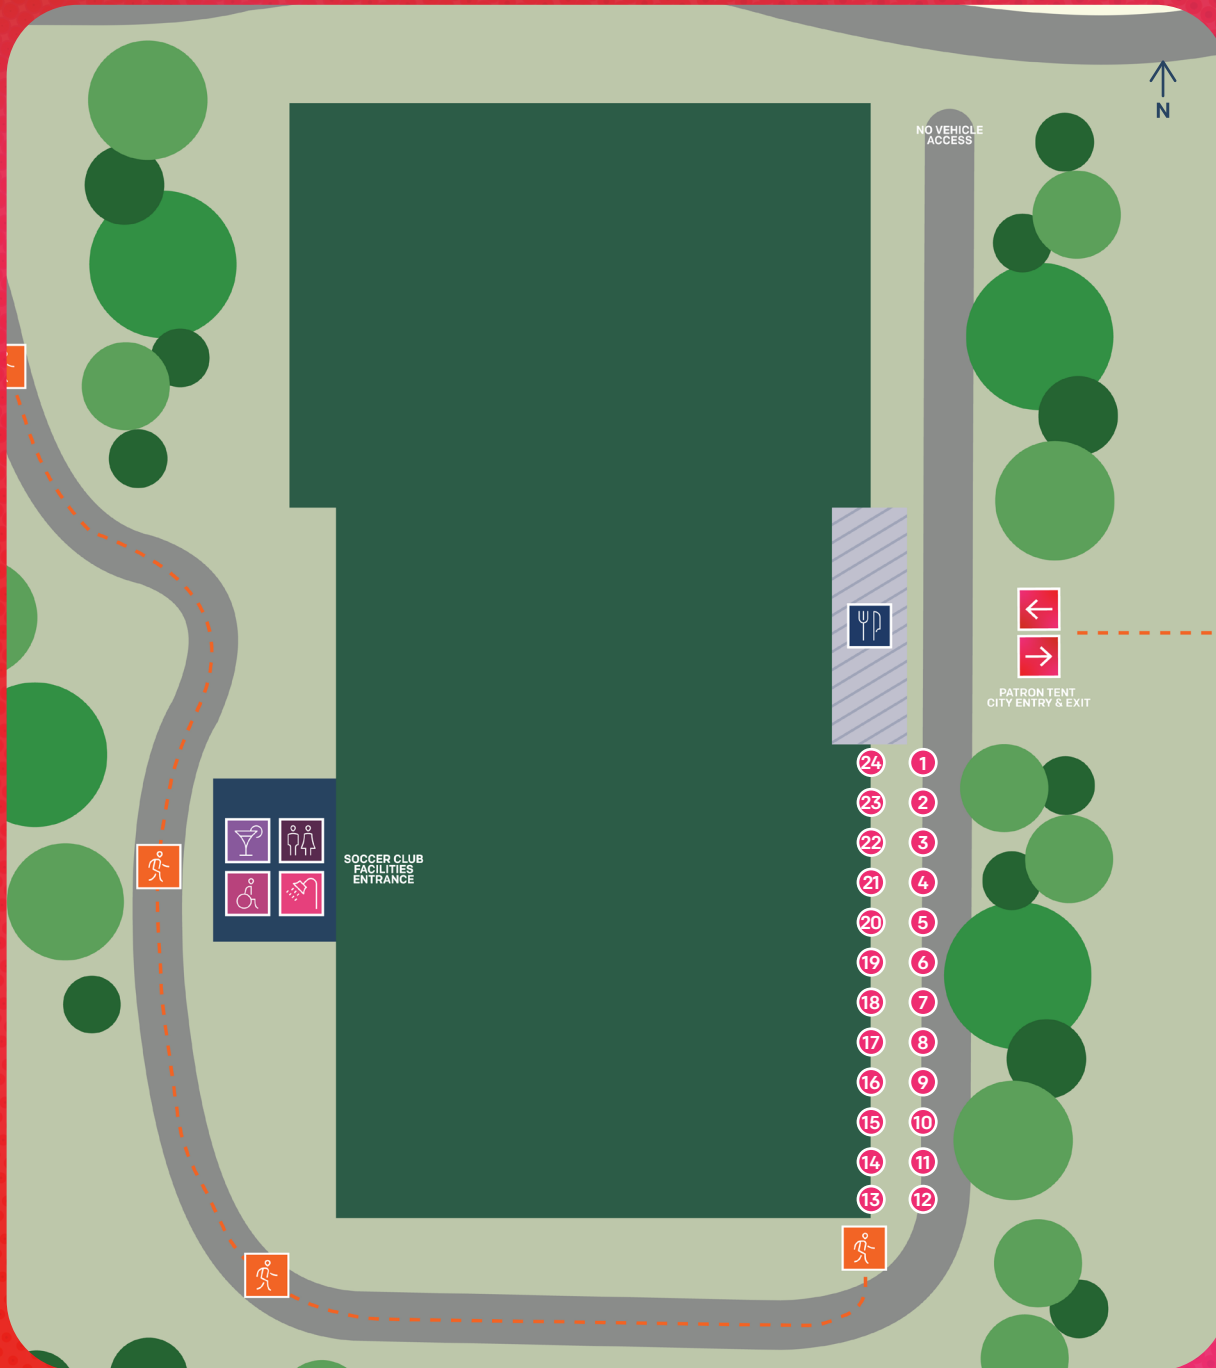

ADELAIDE UNIVERSITY COUNTRY CHAMPS SITE MAP

MAP KEY

P CAR PARKING
🍴 FOOD
🍸 BAR
🚻 TOILETS

♿ ACCESSIBLE TOILET
🚿 SHOWER FACILITIES
🛍 MERCHANDISE
👤 PARENTS ROOM

+ FIRST AID
👑 FREE WATER STATION
D DUTY ROOM
🚶 PEDESTRIAN PATH

👤 UMPIRE ROOM
📋 UMPIRE TESTING
🏕 TENT CITY
📷 PHOTOGRAPHY

👤 FAN ZONE
🚌 BUS/ATHLETE DROP OFF
🎡 PLAYGROUND

INDOOR NETBALL COURTS MAP

MAP KEY

- | | |
|---|---|
|  CAR PARKING |  PEDESTRIAN PATH |
|  FOOD |  DUTY ROOM |
|  TOILETS |  UMPIRE TESTING |
|  ACCESSIBLE TOILET |  PHOTOGRAPHY |

TENT CITY & FOOD VENDORS MAP

FOOD VENDORS & MAP KEY

BEYOND INDIA

BAR

BOOST JUICE

TOILETS

THE GREEK PALACE

ACCESSIBLE TOILET

POTATO GODS

SHOWER FACILITIES

THE PASTA GUY

PEDESTRIAN PATH

MR DOUGHNUTS

ASSOCIATION TENT ALLOCATIONS

- | | |
|--------------------------------|-----------------------|
| 1 ADELAIDE PLAINS NA | 13 MOUNT GAMBIER NA |
| 2 BAROSSA LIGHT & GAWLER NA | 14 NORTH EASTERN NA |
| 3 BROKEN HILL NA | 15 NORTHERN AREAS NA |
| 4 EASTERN EYRE NA | 16 PORT AUGUSTA NA |
| 5 GREAT FLINDERS NA | 17 PORT LINCOLN NA |
| 6 GREAT SOUTHERN NA | 18 RIVER MURRAY NA |
| 7 HILLS NA | 19 RIVERLAND NA |
| 8 KANGAROO ISLAND NA | 20 ROXBY DOWNS NA |
| 9 KOWREE NARACOORTE TATIARA NA | 21 SOUTHERN HILLS NA |
| 10 LIMESTONE COAST NA | 22 WESTERN EYRE NA |
| 11 MID HILLS NA | 23 WHYALLA NA |
| 12 MID SOUTH EAST NA | 24 YORKE PENINSULA NA |