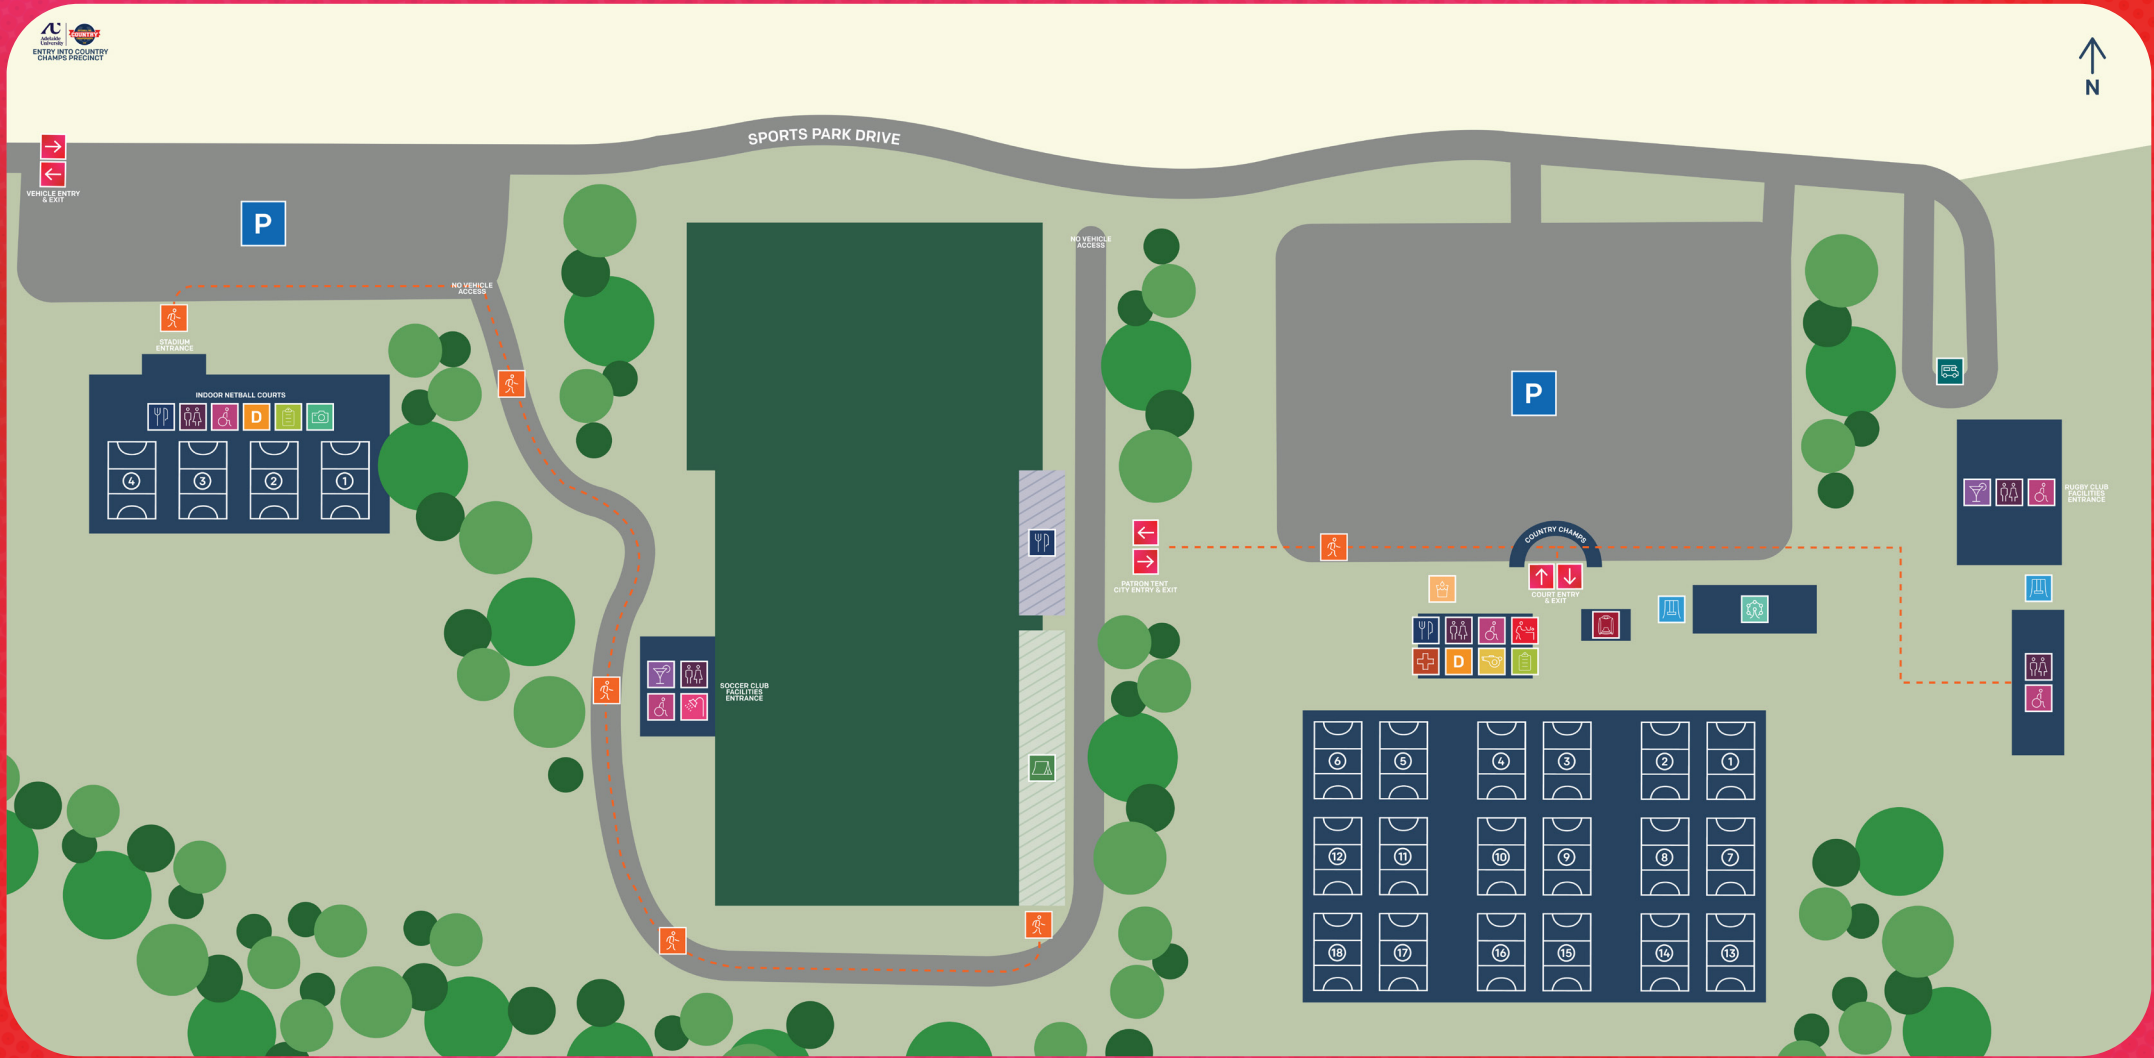

ADELAIDE UNIVERSITY COUNTRY CHAMPS SITE MAP

MAP KEY

P CAR PARKING
🍴 FOOD
🍸 BAR
🚻 TOILETS

♿ ACCESSIBLE TOILET
🚿 SHOWER FACILITIES
🛍 MERCHANDISE
👤 PARENTS ROOM

+ FIRST AID
👑 FREE WATER STATION
D DUTY ROOM
🚶 PEDESTRIAN PATH

👤 UMPIRE ROOM
📋 UMPIRE TESTING
🏕 TENT CITY
📷 PHOTOGRAPHY

👤 FAN ZONE
🚌 BUS/ATHLETE DROP OFF
🎡 PLAYGROUND

INDOOR NETBALL COURTS MAP

MAP KEY

- | | |
|---|---|
|  CAR PARKING |  PEDESTRIAN PATH |
|  FOOD |  DUTY ROOM |
|  TOILETS |  UMPIRE TESTING |
|  ACCESSIBLE TOILET |  PHOTOGRAPHY |

TENT CITY & FOOD VENDORS MAP

FOOD VENDORS & MAP KEY

BEYOND INDIA

BAR

BOOST JUICE

TOILETS

THE GREEK PALACE

ACCESSIBLE TOILET

POTATO GODS

SHOWER FACILITIES

THE PASTA GUY

PEDESTRIAN PATH

MR DOUGHNUTS

ASSOCIATION TENT ALLOCATIONS

- | | |
|--------------------------------|-----------------------|
| 1 ADELAIDE PLAINS NA | 13 MOUNT GAMBIER NA |
| 2 BAROSSA LIGHT & GAWLER NA | 14 NORTH EASTERN NA |
| 3 BROKEN HILL NA | 15 NORTHERN AREAS NA |
| 4 EASTERN EYRE NA | 16 PORT AUGUSTA NA |
| 5 GREAT FLINDERS NA | 17 PORT LINCOLN NA |
| 6 GREAT SOUTHERN NA | 18 RIVER MURRAY NA |
| 7 HILLS NA | 19 RIVERLAND NA |
| 8 KANGAROO ISLAND NA | 20 ROXBY DOWNS NA |
| 9 KOWREE NARACOORTE TATIARA NA | 21 SOUTHERN HILLS NA |
| 10 LIMESTONE COAST NA | 22 WESTERN EYRE NA |
| 11 MID HILLS NA | 23 WHYALLA NA |
| 12 MID SOUTH EAST NA | 24 YORKE PENINSULA NA |