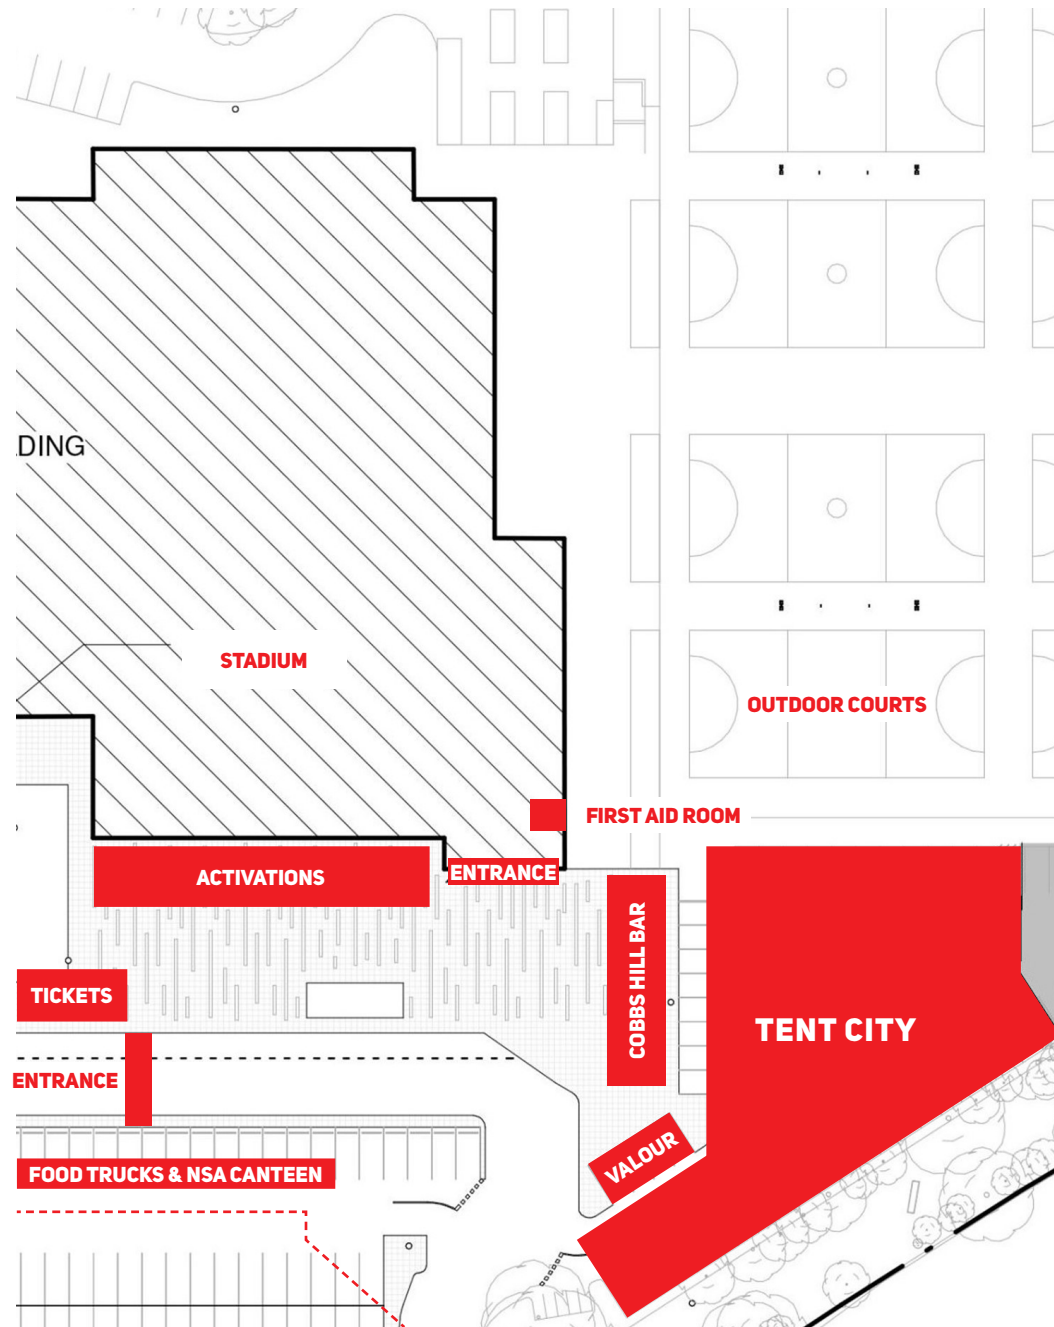

OFF-COURT ACTIVITIES

OFF-COURT ACTIVITIES

Be sure to visit the Activity Hub during the Netball SA Country Championships! It will be buzzing with exciting activations brought to participants by our wonderful partners. From massages to chill out zones, plus with some great giveaways, it will be the place to be in between all the on court action!

Netball SA	Information about programs, accreditations and clinics. Our staff and volunteers will be on hand to have a chat!
Woolworths NetSetGO	Calling young netballers! Come test your skills at our free clinics held on Saturday & Sunday
Cobbs Hill Bar	For patrons 18+ yrs, come to the Cobbs Hill bar to relax, take a seat and enjoy some Cobbs Hill wines.
Stadium Cafe	Refuel at Netball SA's Stadium Cafe. There will be lots to choose from and some great deals over the weekend.
Food Vendors	Mr. Doughnuts, Beyond India, Feed Me Potato, Pizza Reggina, Bubble Me Tea and Rival Brothers Coffee
The Hospital Research Foundation Group	See how you measure up next to some of our Tbirds and learn a few healthy tips. THRFG will also be selling coloured ribbons, with all proceeds going directly back to cancer research.
Woolworths	Jump on a smoothie bike and create a delicious smoothie for you to enjoy!
Valour Merchandise	Valour will be open all weekend for you to stock up on all the latest 2024 Country Championships merchandise and Umpire gear.
Wakefield	Wakefield Physio will be offering strapping services, participants are required to bring their own tape which can be purchased from the canteen or the Netball SA tent.
Walking Netball	An opportunity for all to try walking netball through drills and games.

Off-court activities information correct at time of printing.